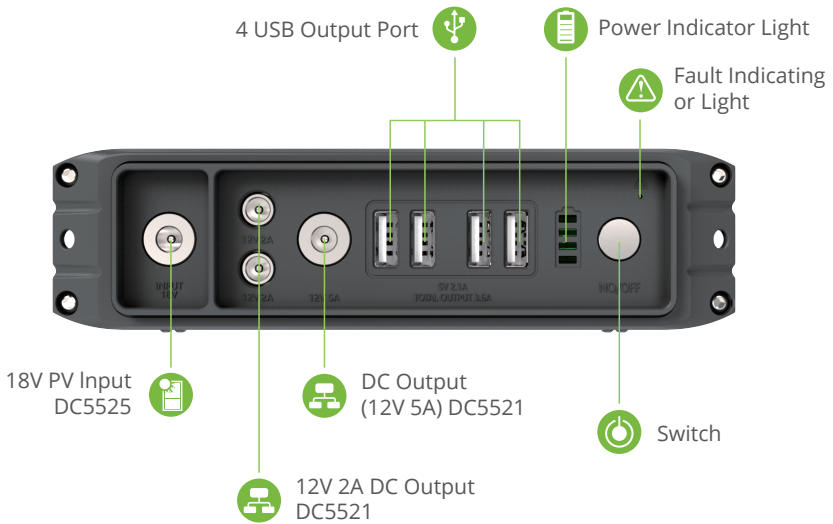

PBOX P6 Series Solar Home System

More power to a brighter life

The PBOX P6 Series Solar Home System is the perfect power grid for your modern everyday needs, bundled with lights and practical accessories. This clean and efficient energy solution includes a solar panel, a powerful charging battery pack, LED lamps, a rechargeable radio, a rechargeable torch and a multi-pronged mobile phone charging cable. Upgrade to a higher quality lifestyle with the PBOX Off-grid system.

Solar Panel

- Polycrystalline silicon/Monocrystalline silicon
- Rugged material, high efficiency technology
- 20Wp,35Wp,50Wp and 60Wp available
- 10 years warranty

Plug'n'Play Control Box with Battery

- PWM charging controller
- Compact and durable aluminum case
- Upto 308Wh long lifespan LFP battery
- Over charge, over discharge, over voltage, over current protection
- 4 USB2.0 ports and 3 barrel jack ports (12VDC)
- LED battery level indicator
- 2 years warranty